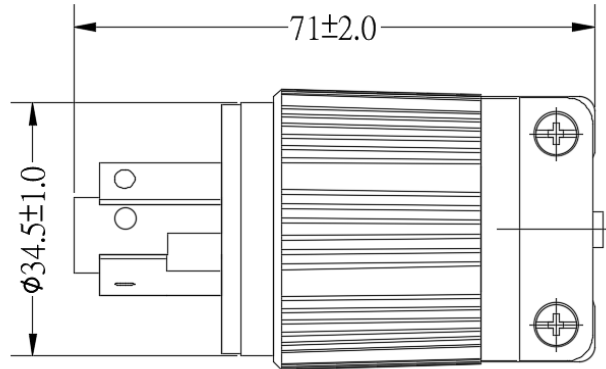

## Product Specifications

Product Item	Locking Plug
Electrical Rating	2Pole, 3 Wire Grounding 15A 250V AC
Configuration	NEMA L6-15
Color	White - Black
Housing Material	Nylon - Black
Blade Holder Material	Natural Nylon
Terminal Retainer Material	Polycarbonate-Clear
Cord Clamp Material	Nylon - Black
Blade Material	Brass
Terminal Screw Material	Brass
Ground Screw Material	Brass (Green)
Flammability	UL 94 V-2
Wire Size	.300" to .650" (16~10 AWG, 7.62~16.5mm)
Operating Temperatures	Maximum Continuous 65 °C, Minimum -20 °C (w/o impact)
Standards and Certifications	UL/cUL Listed to UL498 File E237606 PSE
RoHS Compliant	Yes