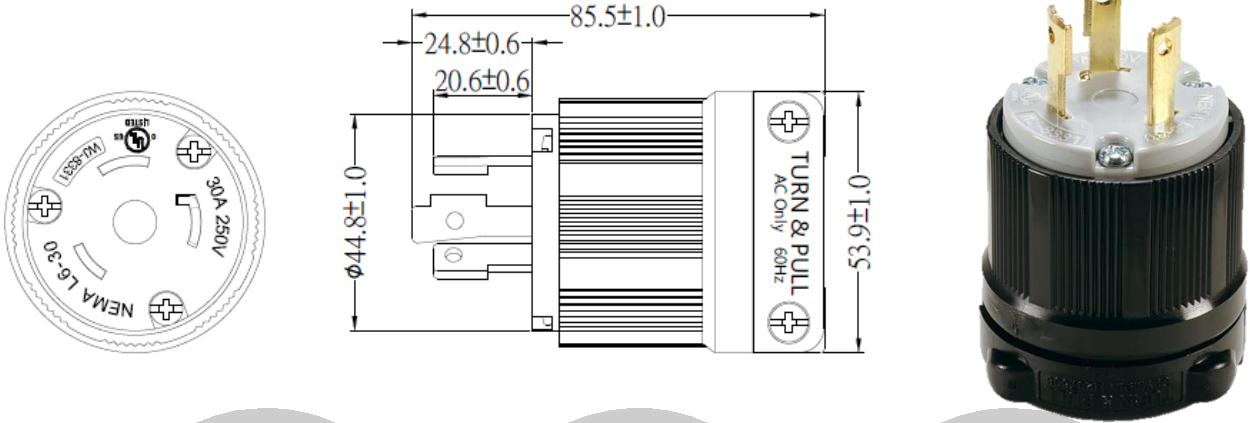

# WJ-8331

## Product Specifications

Product Item	Locking Plug
Electrical Rating	2 Pole, 3 Wire Grounding 30A 250V AC
Configuration	NEMA L6-30
Color	Gray - Black
Blade Holder Material	Gray Polycarbonate
Terminal Retainer Material	Clear Polycarbonate
Housing Material	Black Nylon
Cord Clamp Material	Black Nylon
Blade Material	Brass
Terminal Screw Material	Brass
Ground Screw Material	Brass (Green)
Flammability	UL 94 V-0
Wire Size	.375" to .930" (16~8 AWG, 9.5~23.6 mm)
Operating Temperatures	Maximum Continuous 65 °C, Minimum -20 °C (w/o impact)
Standards and Certifications	UL/cUL Listed to UL498 File E237606 PSE
RoHS Compliant	Yes